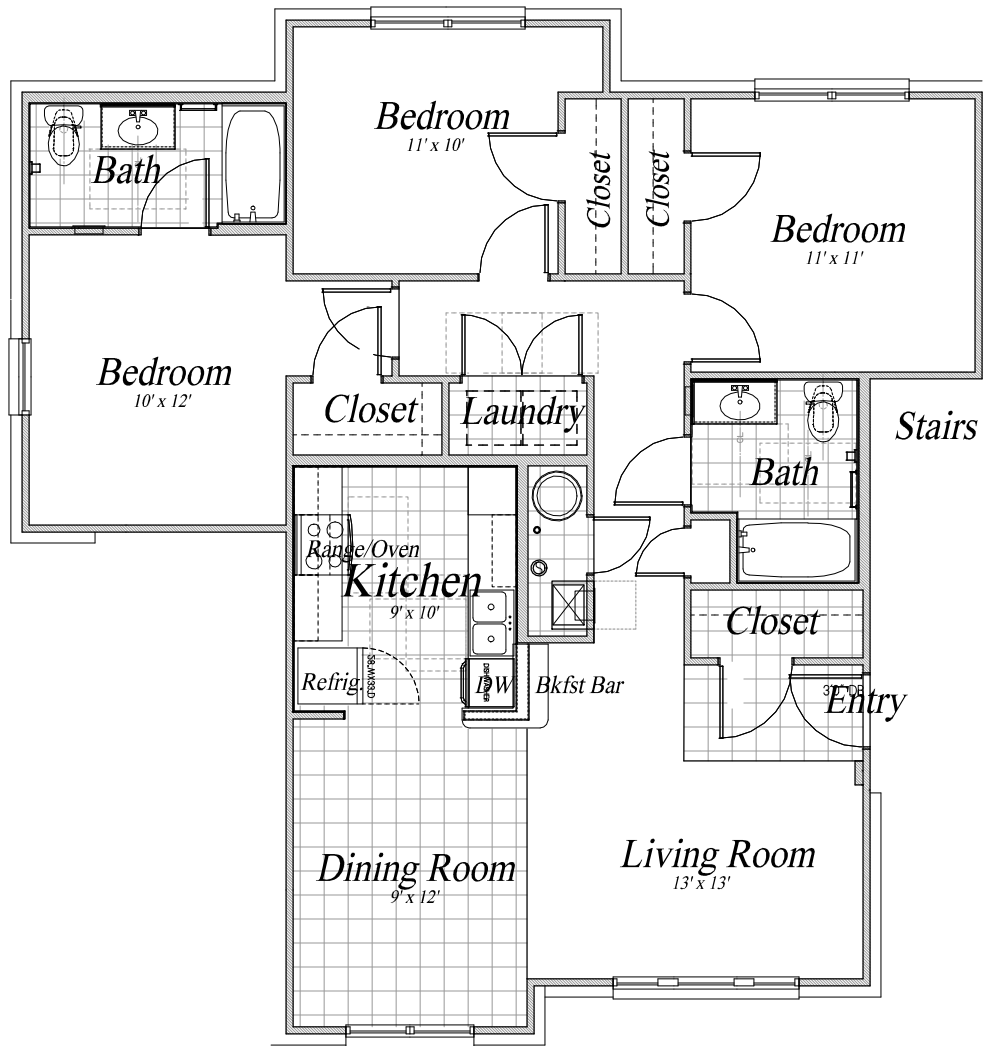

Perry Lane
 1 Bedroom Type B Plan - 765 SF
 Type A unit designs vary

Perry Lane
 2 Bedroom Type B Plan - 1,001 SF
 Type A unit designs vary

Perry Lane
 3 Bedroom Type B Plan - 1,164 SF
 Type A unit designs vary