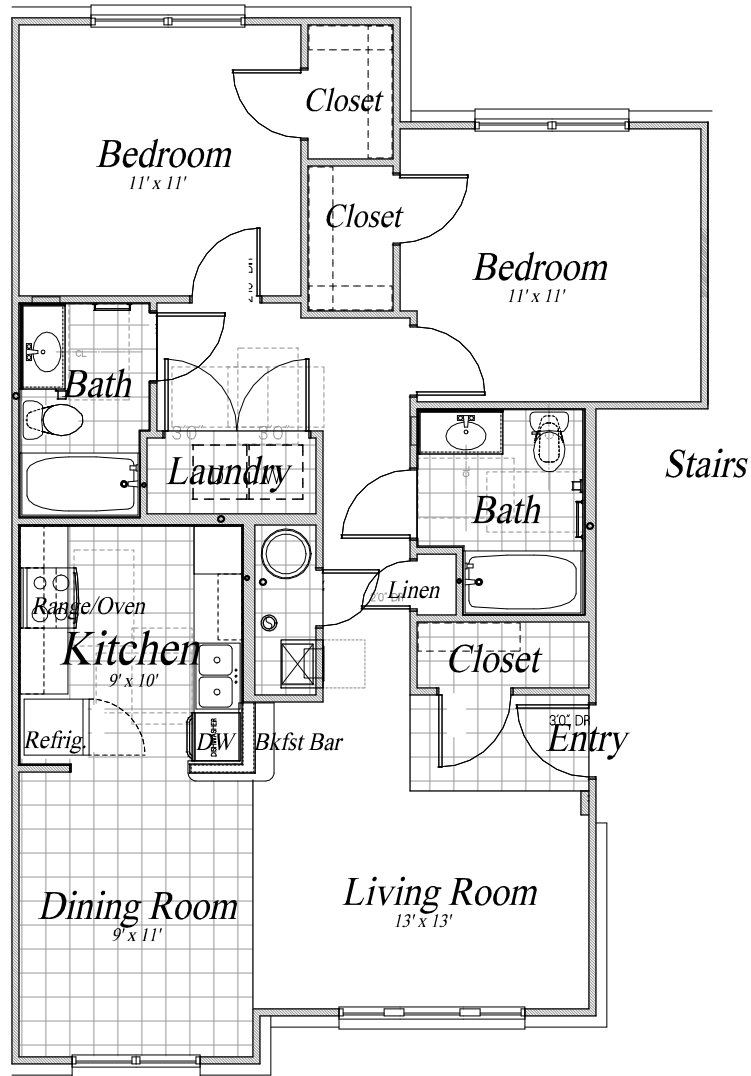

Perry Lane
 1 Bedroom Type B Plan - 765 SF
 Type A unit designs vary

Perry Lane
 2 Bedroom Type B Plan - 1,001 SF
 Type A unit designs vary

Perry Lane
 3 Bedroom Type B Plan - 1,164 SF
 Type A unit designs vary