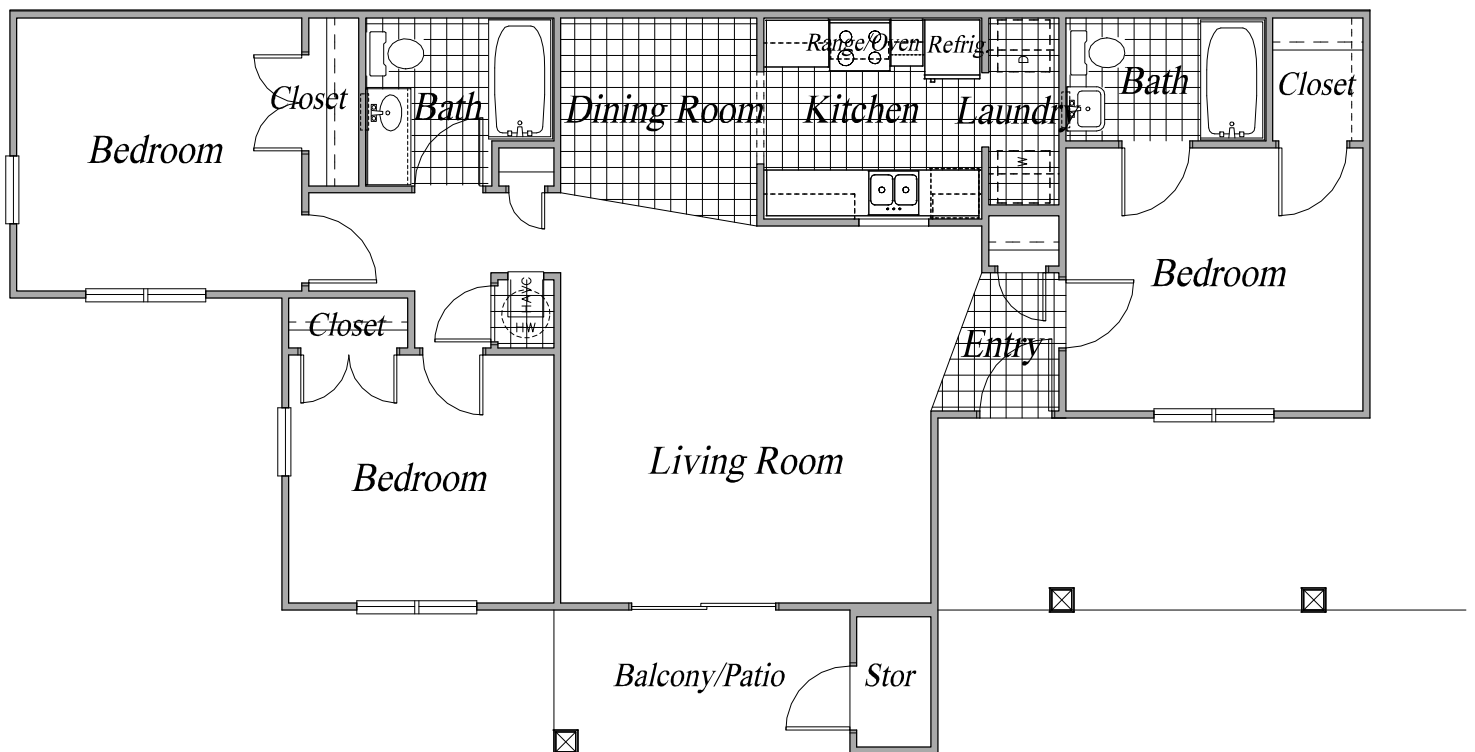

Lakeside Apts
 2 Bedroom Plan - 863 SF

Lakeside Apts
 3 Bedroom Plan - 1,069 SF