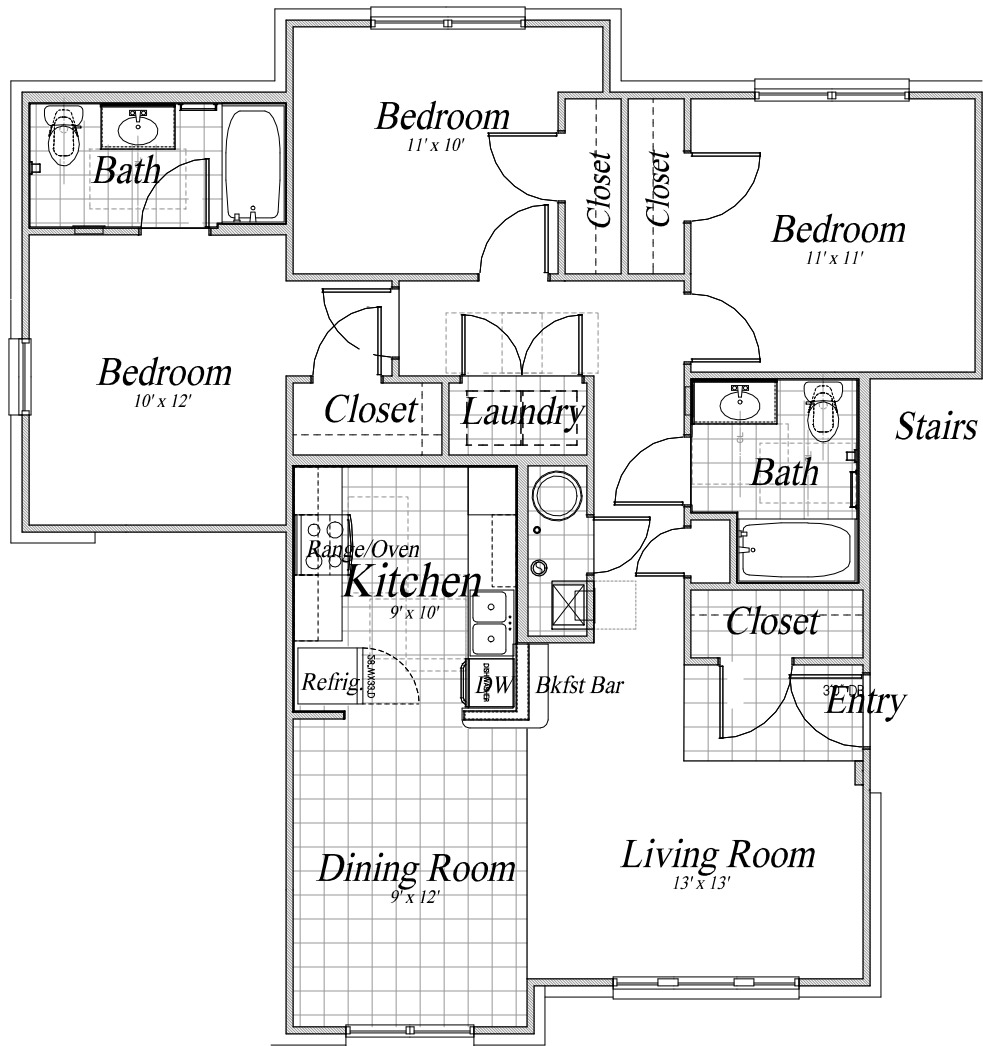

Enfield Pointe
 1 Bedroom Type B Plan - 765 SF
 Type A unit designs vary

Enfield Pointe
 2 Bedroom Type B Plan - 1,001 SF
 Type A unit designs vary

Enfield Pointe
 3 Bedroom Type B Plan - 1,164 SF
 Type A unit designs vary