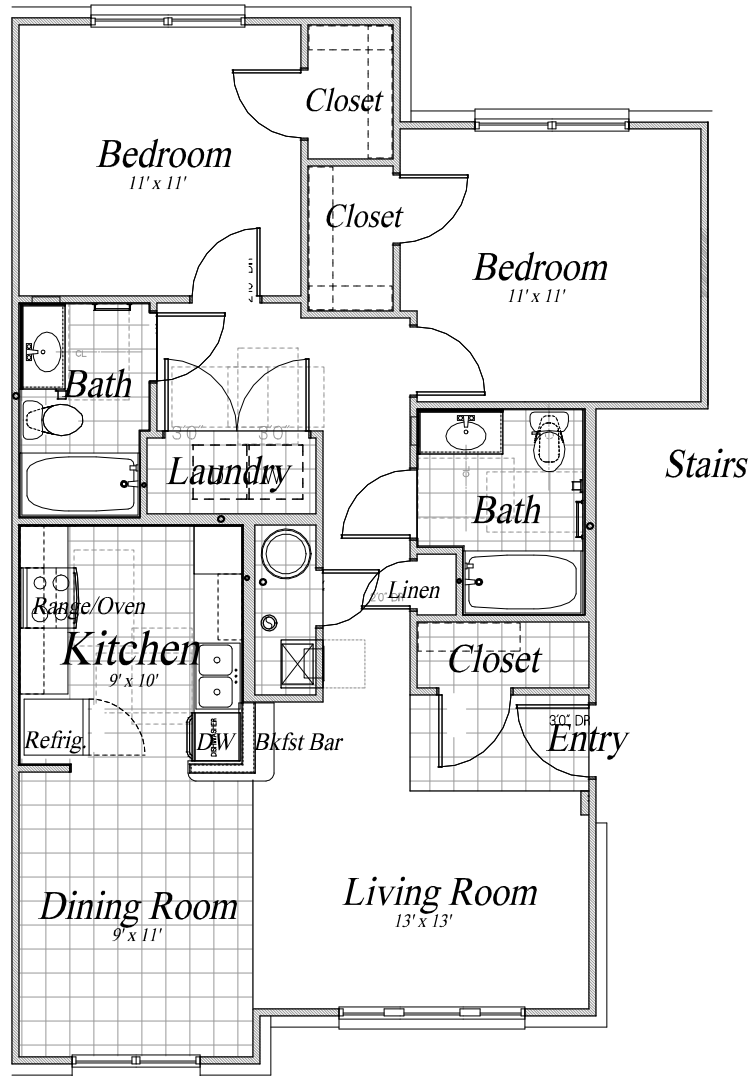

Enfield Pointe
 1 Bedroom Type B Plan - 765 SF
 Type A unit designs vary

Enfield Pointe
 2 Bedroom Type B Plan - 1,001 SF
 Type A unit designs vary

Enfield Pointe
 3 Bedroom Type B Plan - 1,164 SF
 Type A unit designs vary