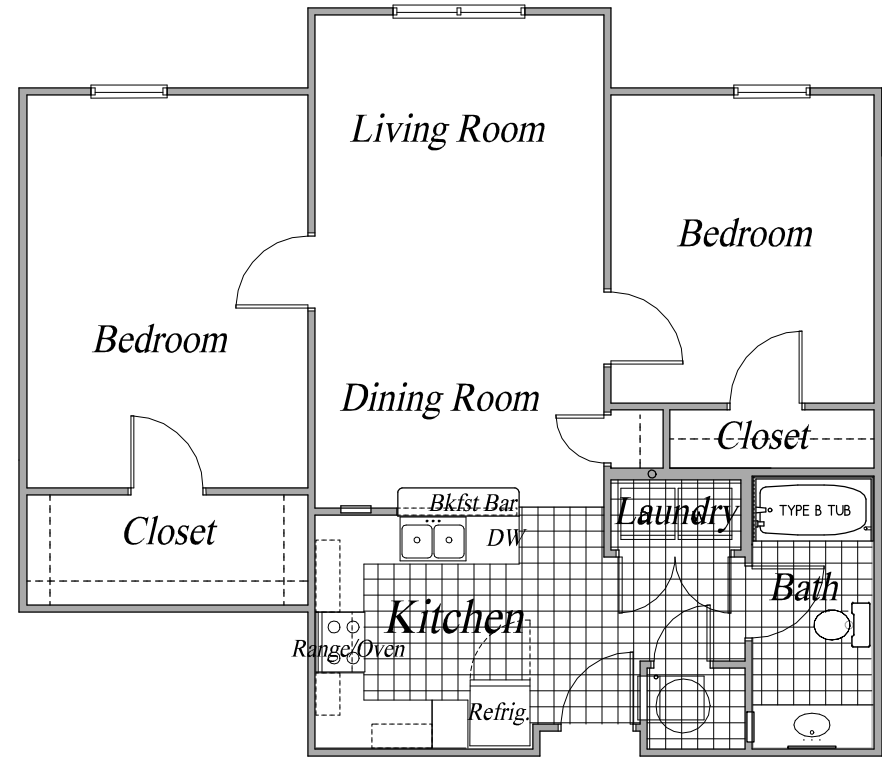

Chapel Ridge Manor
 1 Bedroom Plan - 686 SF

Chapel Ridge Manor
 2 Bedroom Plan - 919 SF