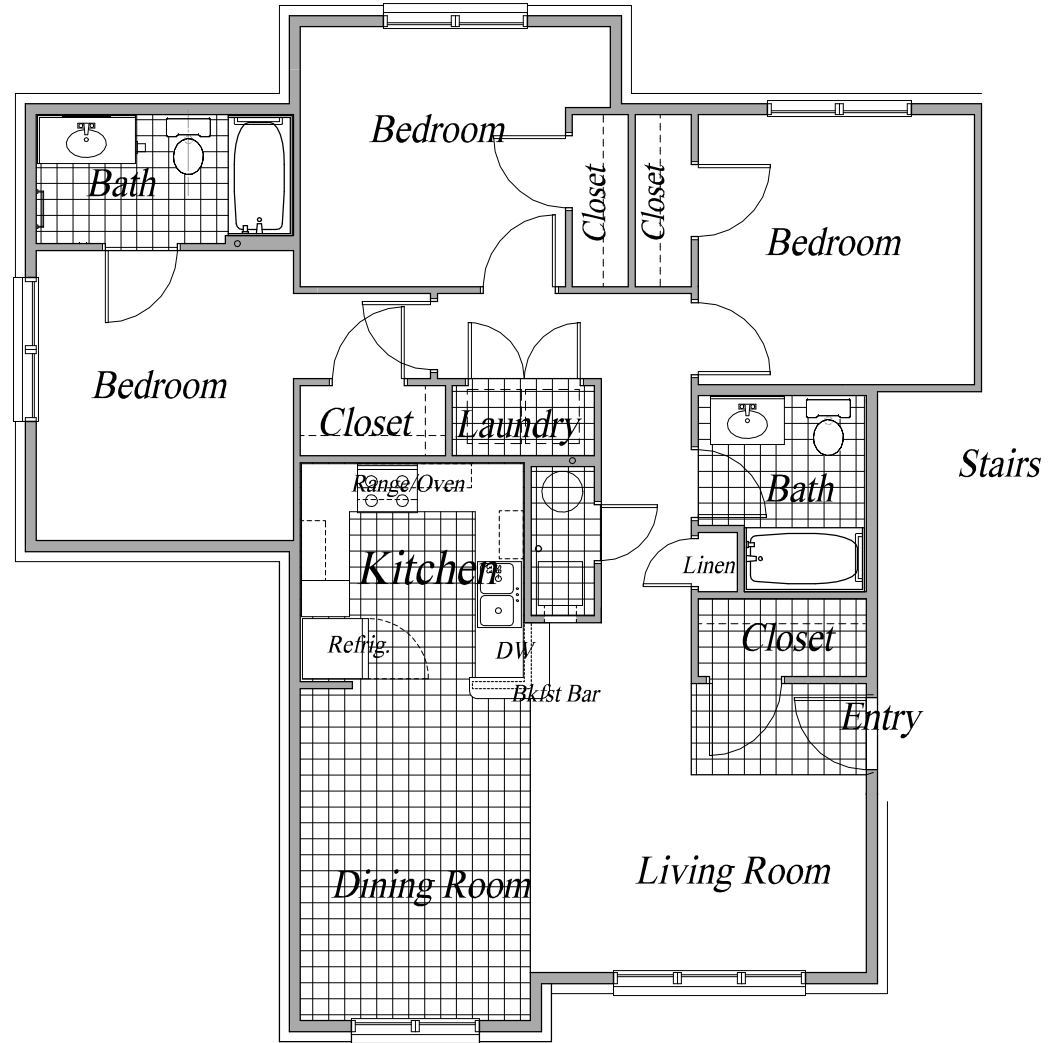

Chapel Ridge Apts.
 2 Bedroom Plan - 954 SF

Chapel Ridge Apts.
 3 Bedroom Plan - 1,149 SF