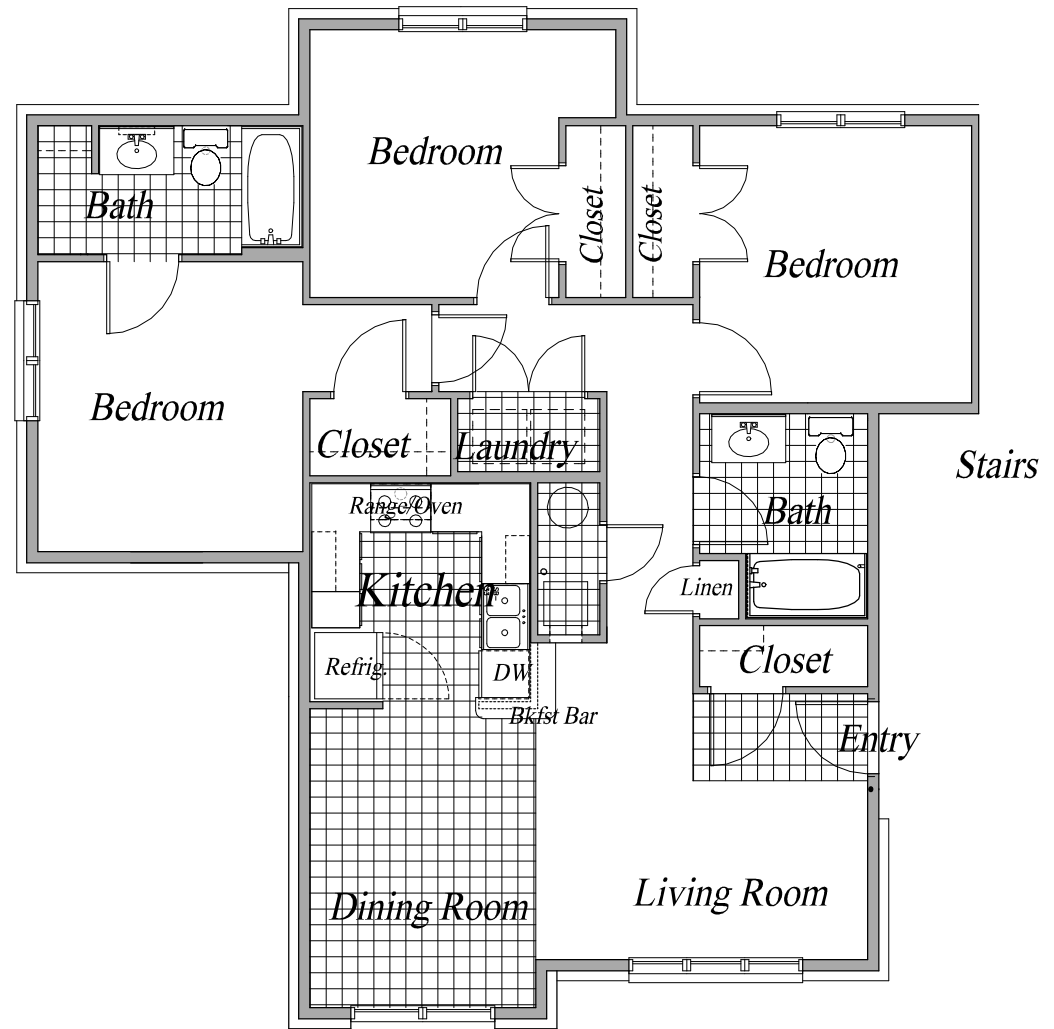

Fairview Pointe
 2 Bedroom Plan - 928 SF

Fairview Pointe
 3 Bedroom Plan - 1,129 SF